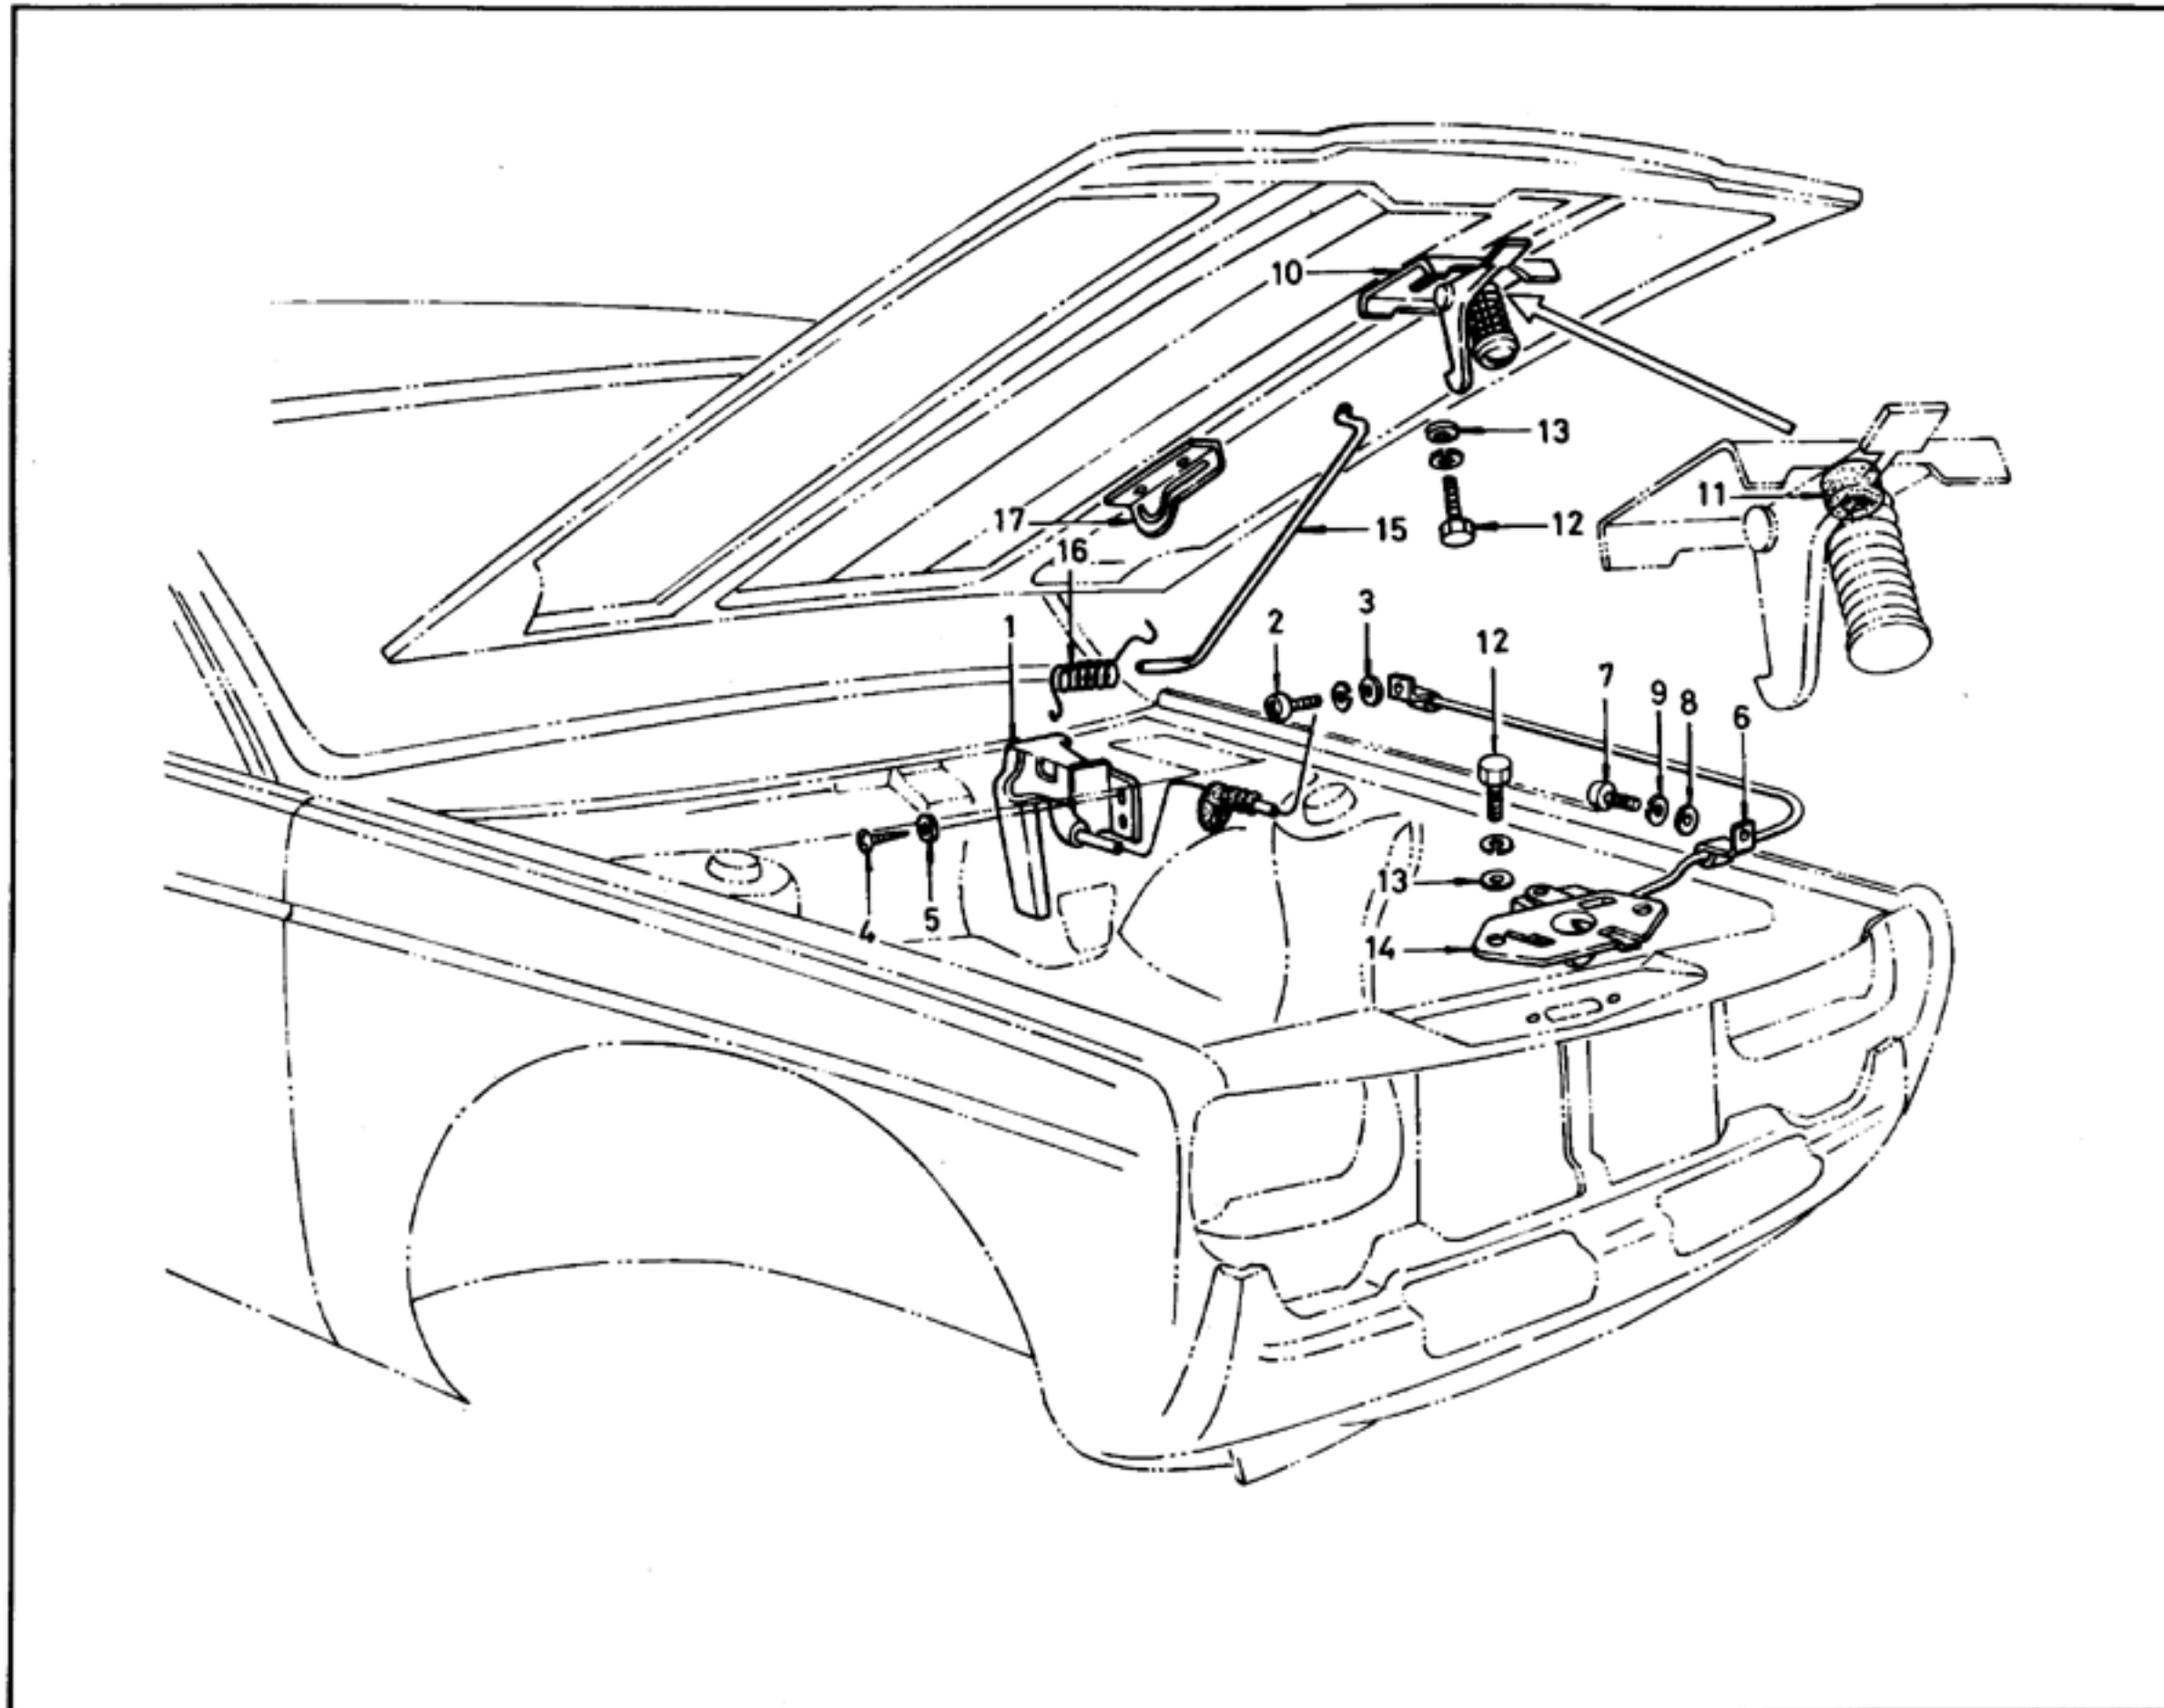

HOOD LOCK CONTROL (SEDAN)

HOOD LOCK CONTROL (SEDAN)

S	KEY NO.	PART NO.	DESCRIPTION	QTY	UNIT PKG FOR DIST.	APPLIED MODEL	APPLIED DATE		ICA		SUPERSEDED
							FROM	UP TO	N	F	
	101	65630-21400	CONTROL H/LOCK	1	1	SEDAN					
	02	65630-21402	CONTROL H/LOCK	1	5	SEDAN			Y	N	65630-21400
	03	65630-21403	CONTROL H/LOCK	1	5	SEDAN			Y	N	65630-21402
	201	08510-41010	P/H T/SCREW M4	1	50	SEDAN					
	301	08915-43410	PLAIN WASHER M4	1	50	SEDAN					
	401	08510-61610	P/H T/SCREW M6	3	50	SEDAN					
	501	08915-43610	PLAIN WASHER M6	3	50	SEDAN					
	601	65625-21400	CLAMP-CABLE	1	10	SEDAN					
	701	08310-40810	P/H C/R M/S M4X0.7	1	50	SEDAN					
	801	08915-43410	PLAIN WASHER M4	1	50	SEDAN					
	901	08915-13410	SPRING LOCK WASHER M4	1	50	SEDAN					
	1001	65601-21400	ASSY HOOD LOCK MALE	1	1	SEDAN					
	02	65601-A2200	ASSY HOOD LOCK MALE	1	1	SEDAN	1068		Y	N	65601-21400
	1101	65603-A0600	RUBBER BUMPER LOCK MALE	1	10	SEDAN	1068				
	1201	08360-61210	HEX BOLT M6	4	50	SEDAN					
	1301	08915-53610	PLAIN WASHER M6	4	50	SEDAN					
	1401	65610-21400	ASSY HOOD LOCK FEMALE	1	1	SEDAN					
	1501	65710-14800	ROD HOOD SUPP	1	1	SEDAN					
	1601	65715-14800	SPRING	1	5	SEDAN					
	1701	65716-A0600	GUIDE ROD HOOD SUPPORT	1	1	SEDAN	1068				

NOTE:

PRINTED IN JAPAN